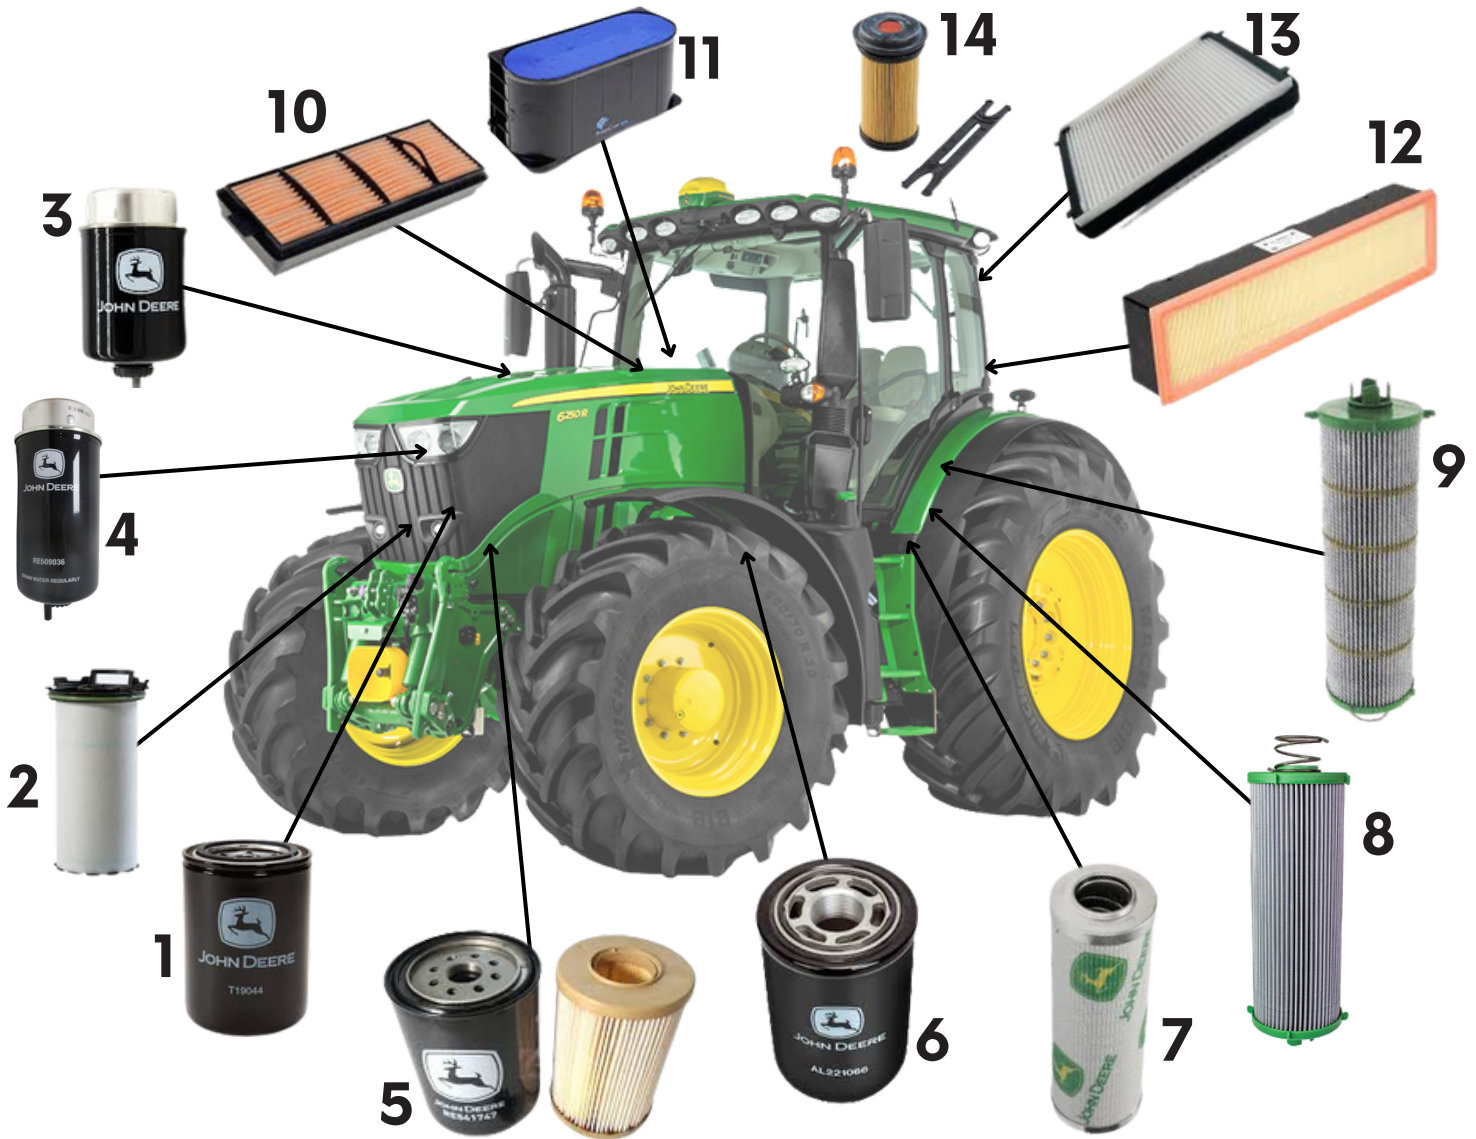

John Deere Tractor Filters

Filters - 6R Series (4 Cylinder)

	6R SERIES (4 CYLINDER)		
Item	Description	6110R-6135R (ADD BLUE)	6105R-6125R (NO ADD BLUE)
1	Engine Oil Filter	RE504836	RE504836
2	Engine Crank Case Filter	DZ105100	DZ105100
3	Primary Fuel Filter	DZ115389	RE546336
4	Secondary Fuel Filter	DZ115390	RE544394
5	Transmission Filter	AL221066	AL221066
6	Transmission Filter (Auto Power)	AL206482	AL206482
7	Hydraulic Filter	AL169573	AL169573
8	Inner Air Filter	AL215054	AL215054
9	Outer Air Filter	AL215055	AL215055

John Deere Tractor Filters

Filters - 6R Series (6 Cylinder)

6R SERIES (6 CYLINDER)						
Item	Description	6140-6150R	6145-6155R	6170-6190 6210R	6175-6195 6215R	6230-6250R
1	Engine Oil Filter	RE539279	RE539279	RE539279	RE539279	RE539279
2	Engine Crank Case Filter	DZ105796	DZ105796	DZ105796	DZ105796	DZ105100
3	Fuel Pre Filter	RE541922	DZ115391	N/A	DZ115391	DZ115391
4	Main Fuel Filter	RE541925	DZ115392	N/A	DZ115392	DZ115392
5	Fuel Filter Kit	N/A	N/A	RE541746	RE556406	N/A
6	Transmission Filter	AL221066	AL221066	AL221066	AL221066	N/A
7	Transmission Filter (Auto Power)	AL206482	AL206482	AL206482	AL206482	AL206482
8	Hydraulic Filter (45cm3 Pump)	AL169573	AL169573	AL169573	AL169573	N/A
9	Hydraulic Filter (60cm3 Pump)	AL203341	AL203341	AL203341	AL203341	AL203341
10	Inner Air Filter	AL215054	AL215054	AL215054	AL215054	AL221988
11	Outer Air Filter	AL215053	AL215053	AL215053	AL215053	AL221987
12	External Cab Filter	AL220527	AL220527	AL220527	AL220527	AL220527
13	Internal Cab Filter	L214643	L214643	L214643	L214643	L214643
14	DEF Filter	N/A	DZ114640	N/A	DZ114640	DZ114640
15	DEF in-line Filter	N/A	DZ110513	N/A	DZ110513	DZ110513