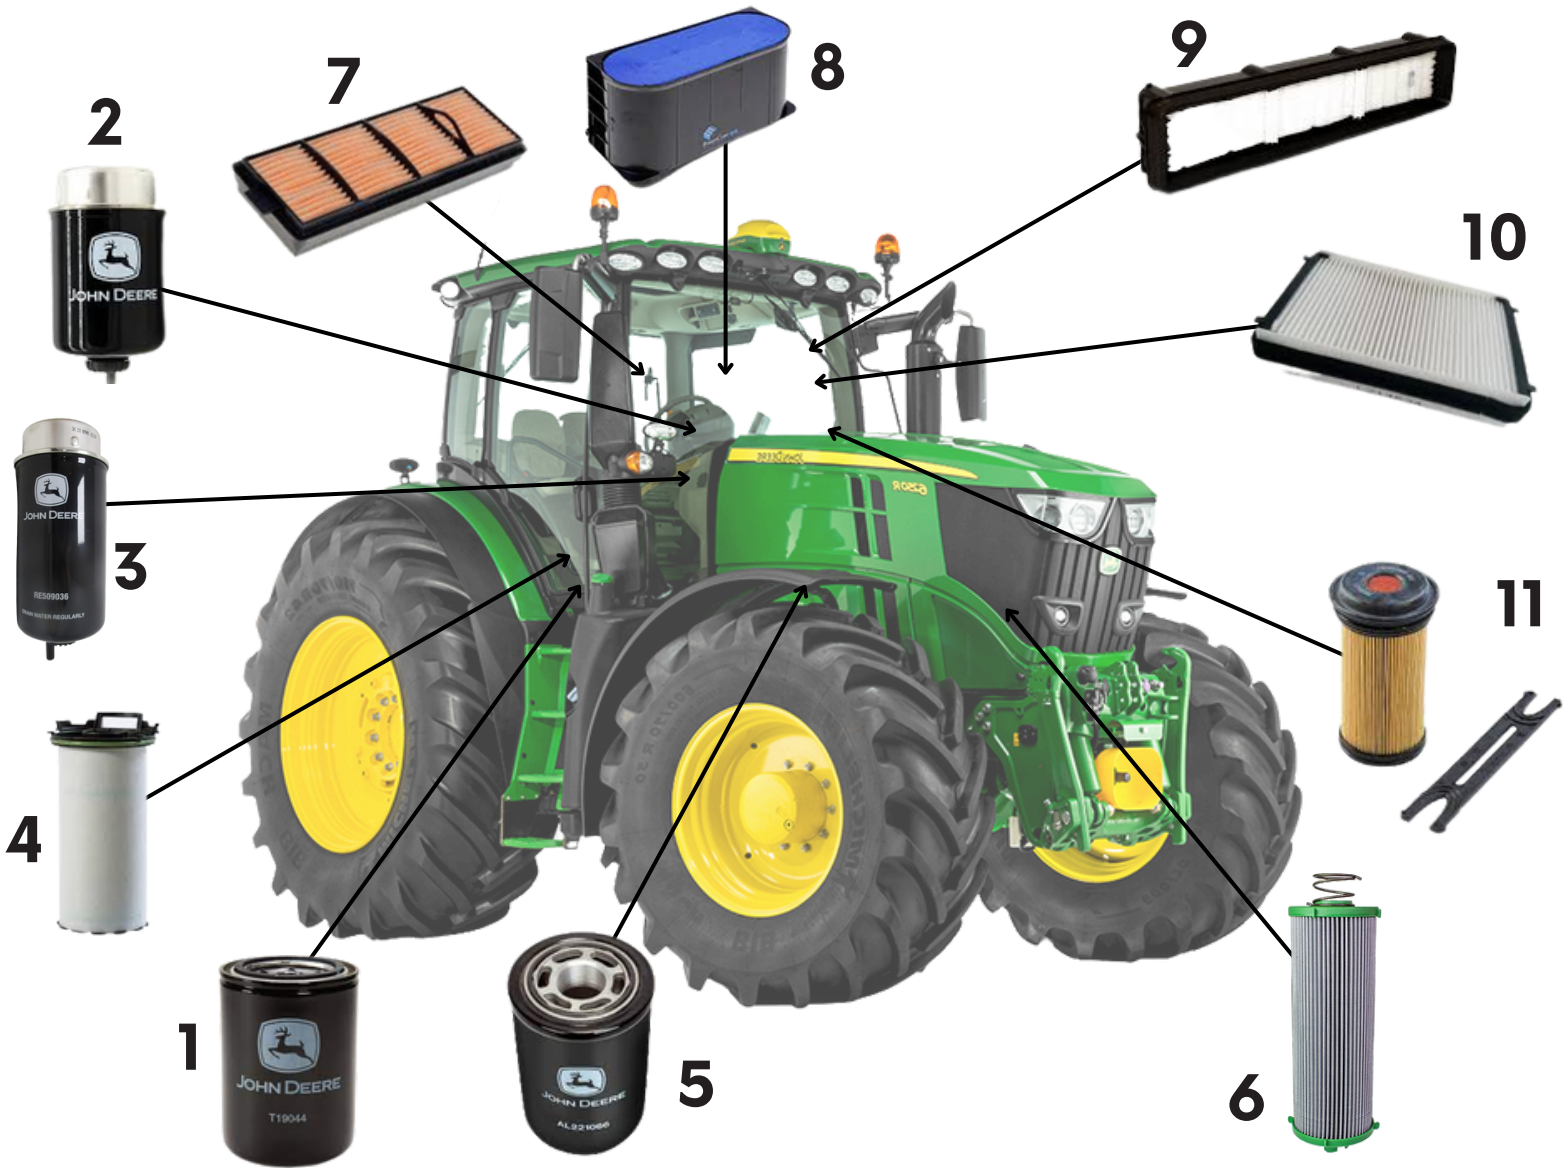

Phone: 091 630 827

www.dhfarmmachinery.com

John Deere Tractor Filters

Filters - 6000 - 6010 - 6020 - 6030 Series

Item	Description	6000	6010	6020 (2valve)	6020 (commonRail)	6030 / 7530
1	Engine	T19044	RE59754	RE504836	RE504836	RE504836
2	Fuel	RE62419	RE62419	RE62419	RE509032	RE522878
3	Fuel				RE509036	RE541922
4	Hydraulic	AL118036	AL118036	AL118036	AL118036	AL169573
5	Transmission	AL221066	AL221066	AL221066	AL221066	AL221066
6	Air Inner	AL78870	AL78870	AL150288	AL150288	AL150288
7	Air Outer	AL78869	AL78869	AL172781	AL172781	AL172781
8	Cab	AL177184	AL177184	AL177184	AL177184	AL177184
9	Cab		L214634	L214634	L214634	L214634

John Deere Tractor Filters

Filters - 6M Series

	6M SERIES	4 CYLINDER	4 CYLINDER	6 CYLINDER	6 CYLINDER
Item	Description	6105-6140M (NO ADD BLUE)	6100-6145M (ADD BLUE)	6150-6170 (NO ADD BLUE)	6155-6175 (ADD BLUE)
1	Engine Oil Filter	RE504836	RE504836	RE539279	RE539279
2	Fuel Pre Filter	RE546336	DZ115389	RE541922	DZ115391
3	Main Fuel Filter	RE544394	DZ115390	RE41925	DZ115392
4	Engine Crank Case Filter	DZ105100	DZ105100	DZ105796	DZ105796
5	Transmission Filter	AL221066	AL221066	AL221066	AL221066
6	Hydraulic Filter	AL169573	AL169573	AL169573	AL169573
7	Inner Air Filter	AL215054	AL215054	AL215054	AL215054
8	Outer Air Filter	AL215055	AL215055	AL215053	AL215053
9	External Cab Filter	AL225552	AL225552	AL225552	AL225552
10	Internal Cab Filter	L214634	L214634	L214634	L214634
11	DEF Filter	N/A	DZ114640	N/A	DZ114640

John Deere Tractor Filters

Filters - 6R Series (4 Cylinder)

	6R SERIES (4 CYLINDER)		
Item	Description	6110R-6135R (ADD BLUE)	6105R-6125R (NO ADD BLUE)
1	Engine Oil Filter	RE504836	RE504836
2	Engine Crank Case Filter	DZ105100	DZ105100
3	Primary Fuel Filter	DZ115389	RE546336
4	Secondary Fuel Filter	DZ115390	RE544394
5	Transmission Filter	AL221066	AL221066
6	Transmission Filter (Auto Power)	AL206482	AL206482
7	Hydraulic Filter	AL169573	AL169573
8	Inner Air Filter	AL215054	AL215054
9	Outer Air Filter	AL215055	AL215055