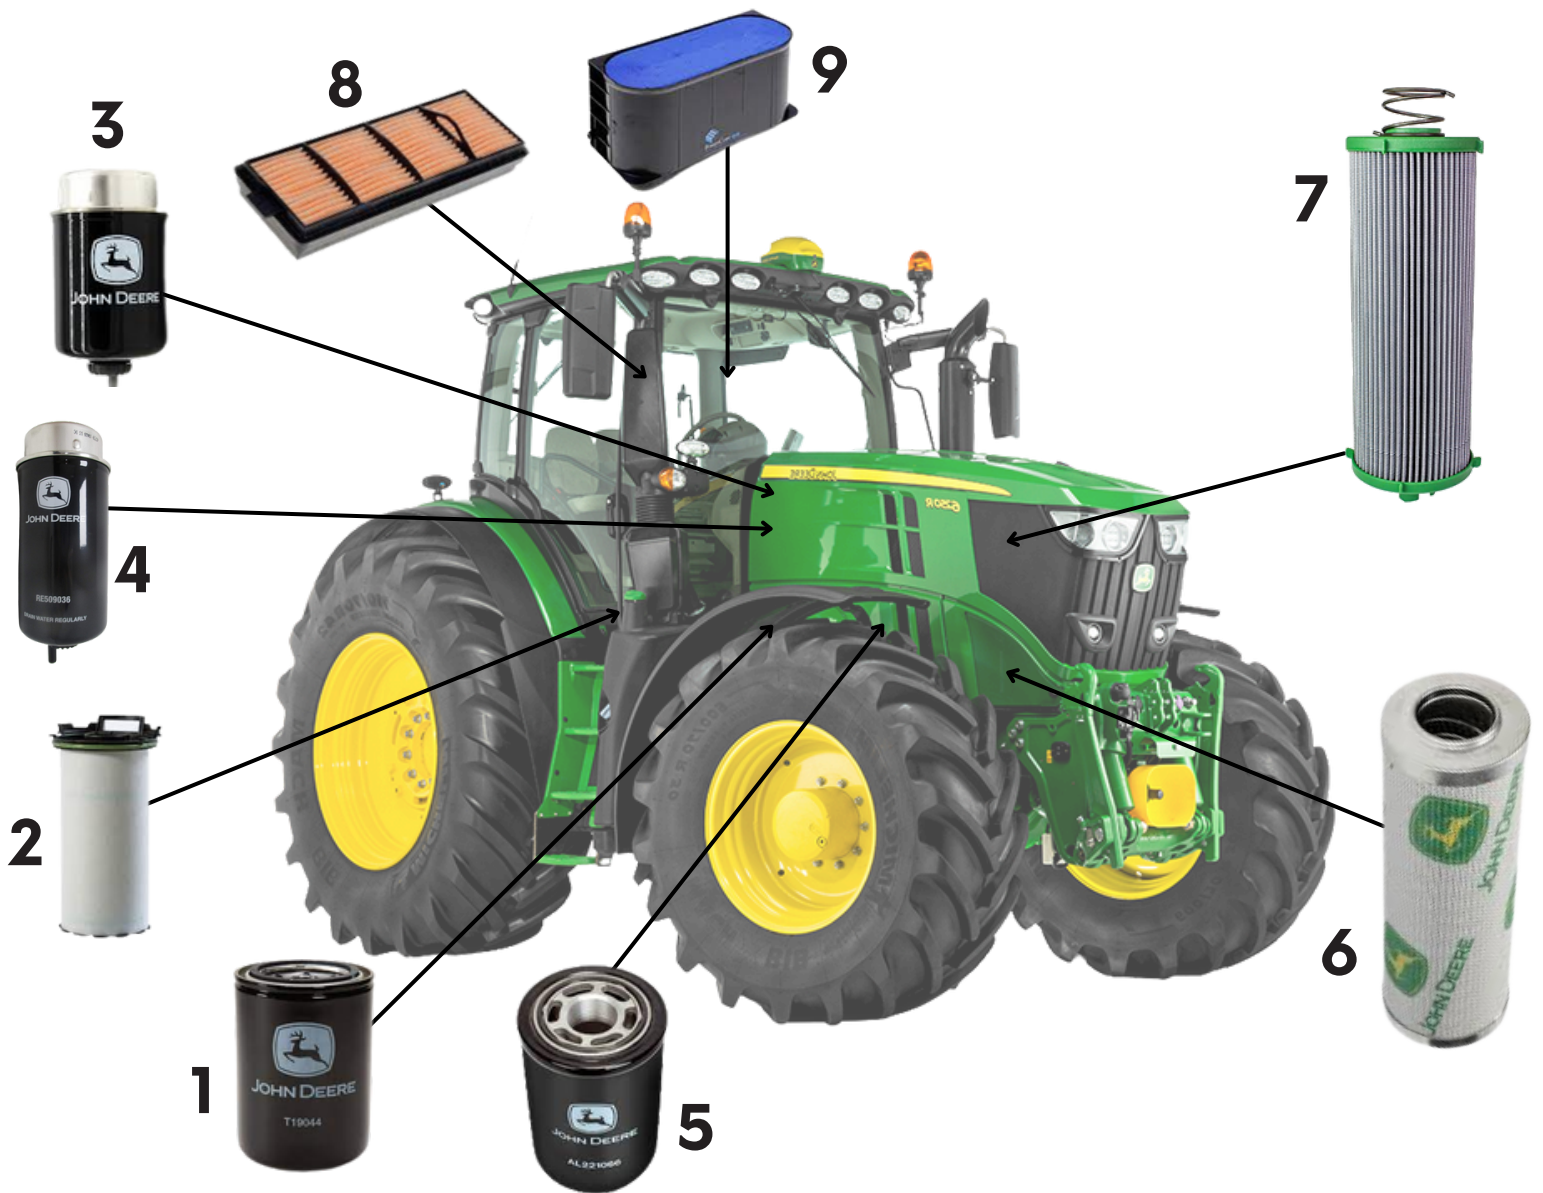

Phone: 091 630 827

www.dhfarmmachinery.com

John Deere Tractor Filters

Filters - 6000 - 6010 - 6020 - 6030 Series

Item	Description	6000	6010	6020 (2valve)	6020 (commonRail)	6030 / 7530
1	Engine	T19044	RE59754	RE504836	RE504836	RE504836
2	Fuel	RE62419	RE62419	RE62419	RE509032	RE522878
3	Fuel				RE509036	RE541922
4	Hydraulic	AL118036	AL118036	AL118036	AL118036	AL169573
5	Transmission	AL221066	AL221066	AL221066	AL221066	AL221066
6	Air Inner	AL78870	AL78870	AL150288	AL150288	AL150288
7	Air Outer	AL78869	AL78869	AL172781	AL172781	AL172781
8	Cab	AL177184	AL177184	AL177184	AL177184	AL177184
9	Cab		L214634	L214634	L214634	L214634

John Deere Tractor Filters

Filters - 6M Series

	6M SERIES	4 CYLINDER	4 CYLINDER	6 CYLINDER	6 CYLINDER
Item	Description	6105-6140M (NO ADD BLUE)	6100-6145M (ADD BLUE)	6150-6170 (NO ADD BLUE)	6155-6175 (ADD BLUE)
1	Engine Oil Filter	RE504836	RE504836	RE539279	RE539279
2	Fuel Pre Filter	RE546336	DZ115389	RE541922	DZ115391
3	Main Fuel Filter	RE544394	DZ115390	RE41925	DZ115392
4	Engine Crank Case Filter	DZ105100	DZ105100	DZ105796	DZ105796
5	Transmission Filter	AL221066	AL221066	AL221066	AL221066
6	Hydraulic Filter	AL169573	AL169573	AL169573	AL169573
7	Inner Air Filter	AL215054	AL215054	AL215054	AL215054
8	Outer Air Filter	AL215055	AL215055	AL215053	AL215053
9	External Cab Filter	AL225552	AL225552	AL225552	AL225552
10	Internal Cab Filter	L214634	L214634	L214634	L214634
11	DEF Filter	N/A	DZ114640	N/A	DZ114640

John Deere Tractor Filters

Filters - 6R Series (4 Cylinder)

	6R SERIES (4 CYLINDER)		
Item	Description	6110R-6135R (ADD BLUE)	6105R-6125R (NO ADD BLUE)
1	Engine Oil Filter	RE504836	RE504836
2	Engine Crank Case Filter	DZ105100	DZ105100
3	Primary Fuel Filter	DZ115389	RE546336
4	Secondary Fuel Filter	DZ115390	RE544394
5	Transmission Filter	AL221066	AL221066
6	Transmission Filter (Auto Power)	AL206482	AL206482
7	Hydraulic Filter	AL169573	AL169573
8	Inner Air Filter	AL215054	AL215054
9	Outer Air Filter	AL215055	AL215055