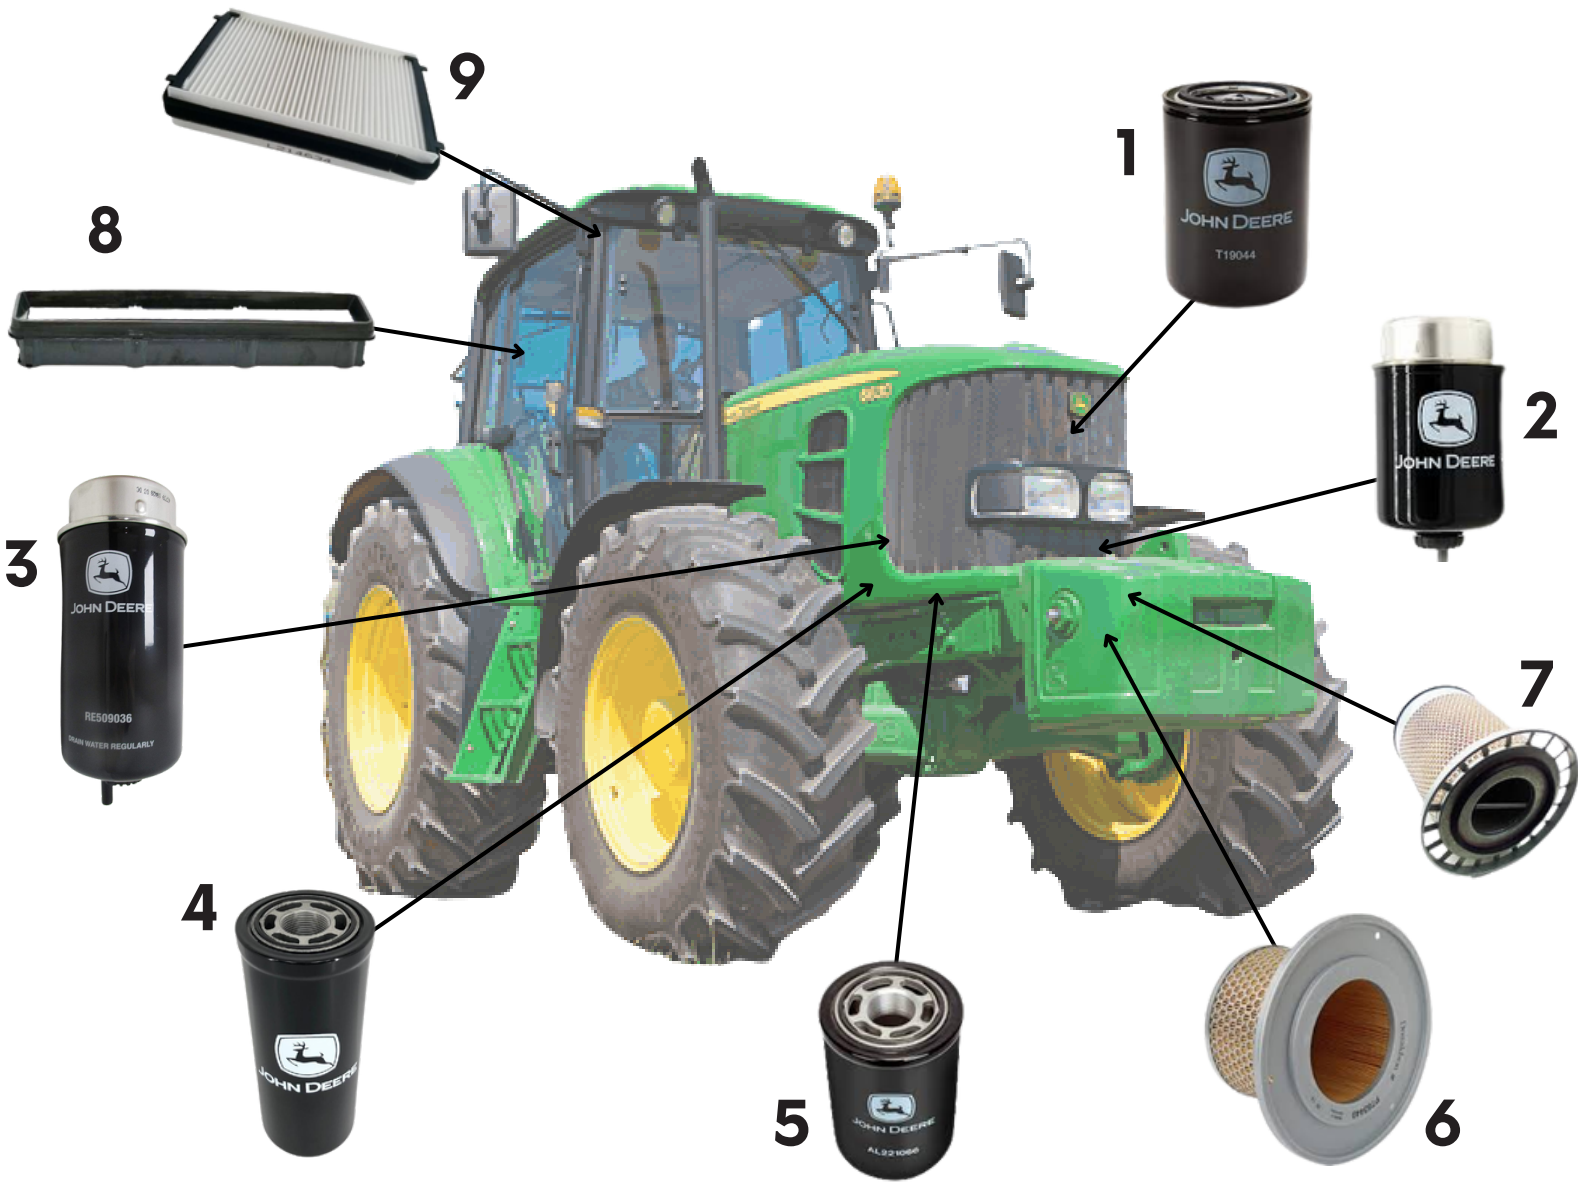

John Deere Tractor Filters Catalogue

DH FARM
MACHINERY

John Deere Tractor Filters

**This Filter & Spare Parts Catalogue is Only a Guide.
No Responsibility for any Part Number Inaccuracy Will be Held.**

Call Our Expert Sales Team for any Queries.

Phone: 091 630 827

www.dhfarmmachinery.com

John Deere Tractor Filters

Filters - 6000 - 6010 - 6020 - 6030 Series

Item	Description	6000	6010	6020 (2valve)	6020 (commonRail)	6030 / 7530
1	Engine	T19044	RE59754	RE504836	RE504836	RE504836
2	Fuel	RE62419	RE62419	RE62419	RE509032	RE522878
3	Fuel				RE509036	RE541922
4	Hydraulic	AL118036	AL118036	AL118036	AL118036	AL169573
5	Transmission	AL221066	AL221066	AL221066	AL221066	AL221066
6	Air Inner	AL78870	AL78870	AL150288	AL150288	AL150288
7	Air Outer	AL78869	AL78869	AL172781	AL172781	AL172781
8	Cab	AL177184	AL177184	AL177184	AL177184	AL177184
9	Cab		L214634	L214634	L214634	L214634

John Deere Tractor Filters

Filters - 6M Series

	6M SERIES	4 CYLINDER	4 CYLINDER	6 CYLINDER	6 CYLINDER
Item	Description	6105-6140M (NO ADD BLUE)	6100-6145M (ADD BLUE)	6150-6170 (NO ADD BLUE)	6155-6175 (ADD BLUE)
1	Engine Oil Filter	RE504836	RE504836	RE539279	RE539279
2	Fuel Pre Filter	RE546336	DZ115389	RE541922	DZ115391
3	Main Fuel Filter	RE544394	DZ115390	RE41925	DZ115392
4	Engine Crank Case Filter	DZ105100	DZ105100	DZ105796	DZ105796
5	Transmission Filter	AL221066	AL221066	AL221066	AL221066
6	Hydraulic Filter	AL169573	AL169573	AL169573	AL169573
7	Inner Air Filter	AL215054	AL215054	AL215054	AL215054
8	Outer Air Filter	AL215055	AL215055	AL215053	AL215053
9	External Cab Filter	AL225552	AL225552	AL225552	AL225552
10	Internal Cab Filter	L214634	L214634	L214634	L214634
11	DEF Filter	N/A	DZ114640	N/A	DZ114640